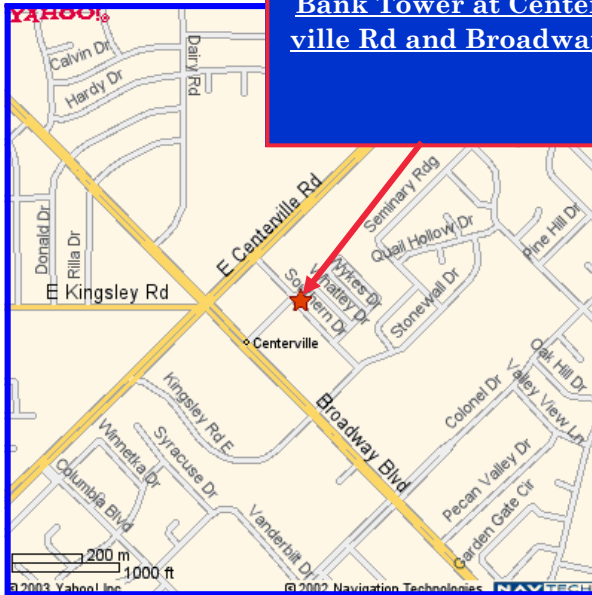

PARK-LIKE SETTING

3256 Southern Dr, Garland, Tx
(Directly behind Chase Bank Tower
on Broadway at Centerville Rd)

Phone

972-926-6933

Broadway Office Park
3256 Southern Dr
Garland, Texas, 75043

CALL 972-926-6933 NOW !!!!!

Broadway Office Park
(Directly Behind Chase
Bank Tower at Center-
ville Rd and Broadway)

Broadway Office Park
3256 Southern Dr
Garland, Texas, 75043

Broadway Office Park
3256 Southern Dr
Garland, Texas, 75043